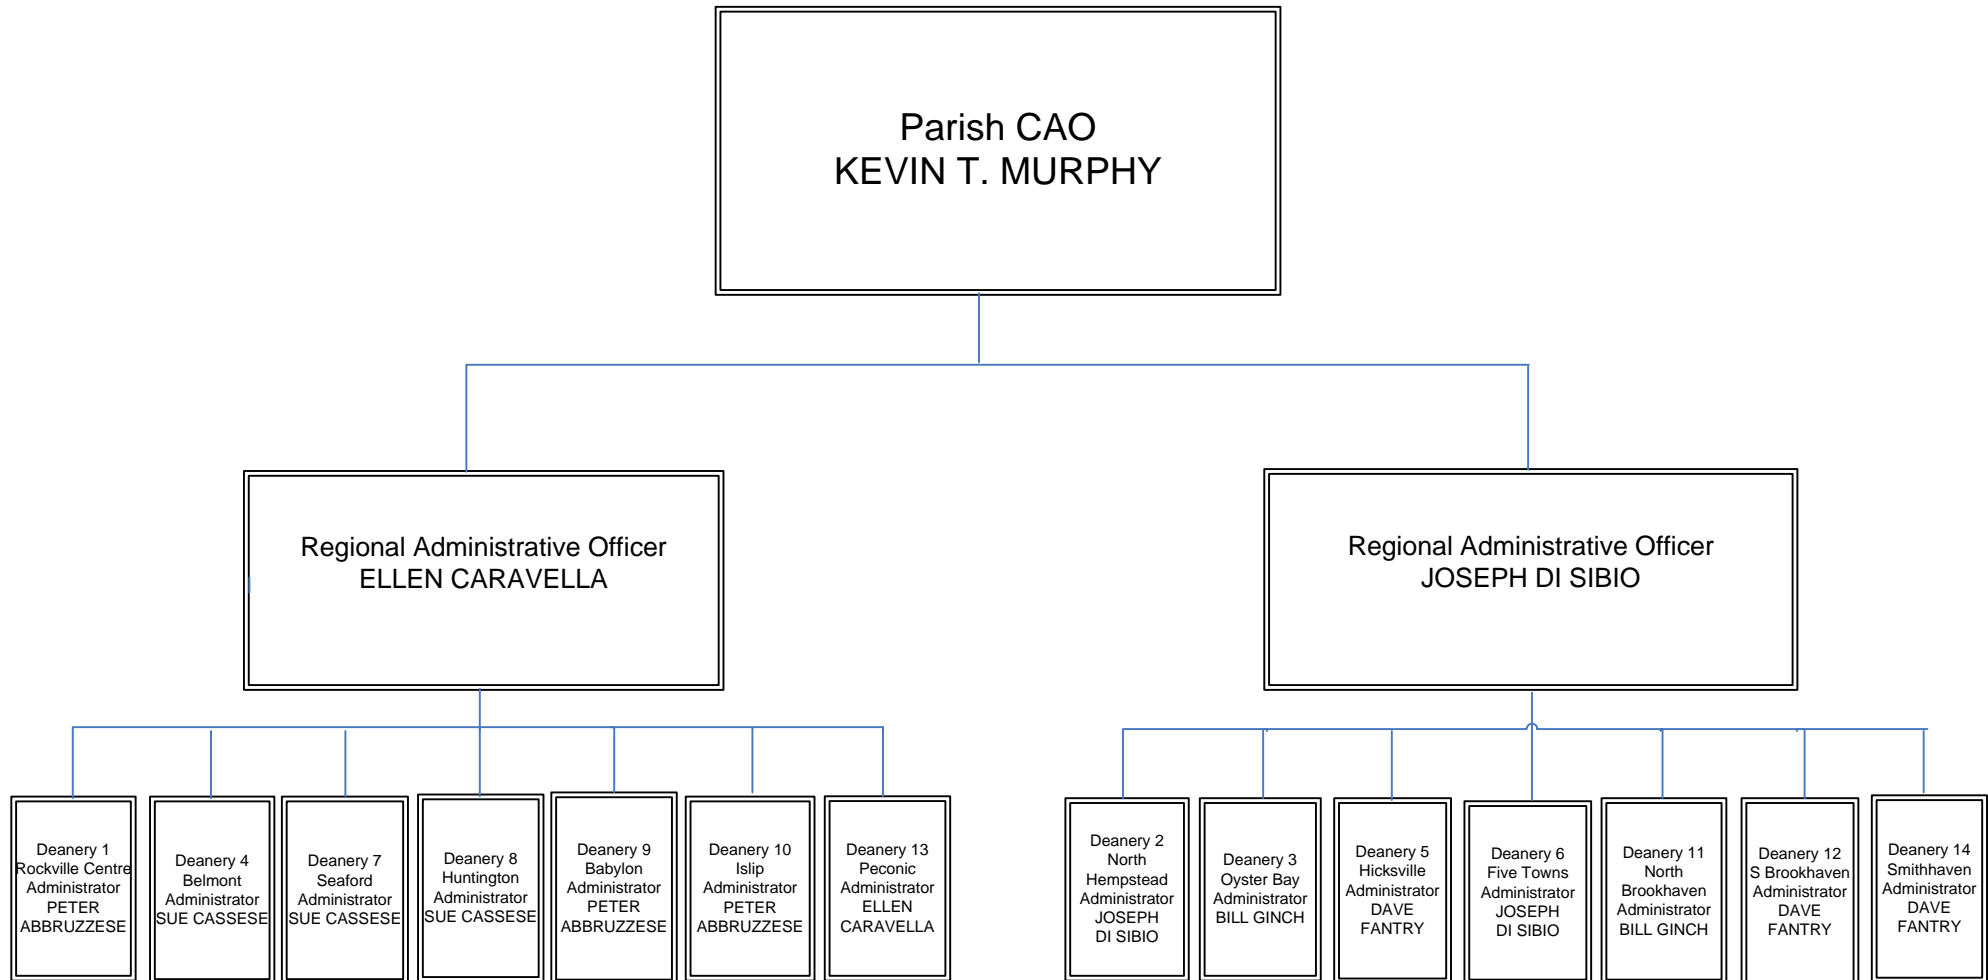

# Diocese of Rockville Centre Deanery Finance and Administration Structure

## HUMAN RESOURCE GENERALISTS

Thomas Schmitt – Deaneries 2, 9, 10 & 12  
 Barbara Nilsen – Deaneries 1, 4, 7, 8 & 13  
 Patricia Kerner – Deaneries 3, 5, 6, 11 & 14